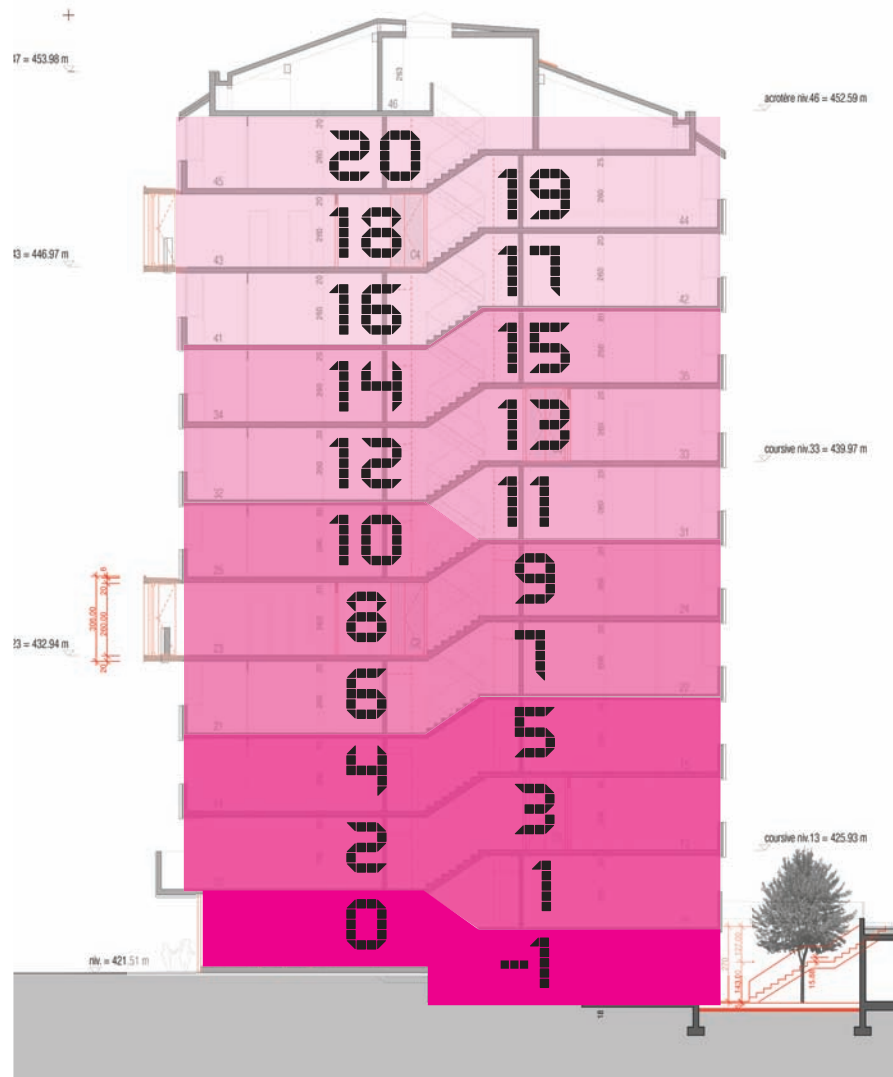

LIBELLULES 4

LIBELLULES 10

LIBELLULES 2

Signage system, Type Design and Corporate Design / Corporate Typo „Cora™“

A B C D E F G H I J K L M N

O P Q R S T U V W X Y Z

1 2 3 4 5 6 7 8 9 0

Signage system, Type Design and Corporate Design / Signage system