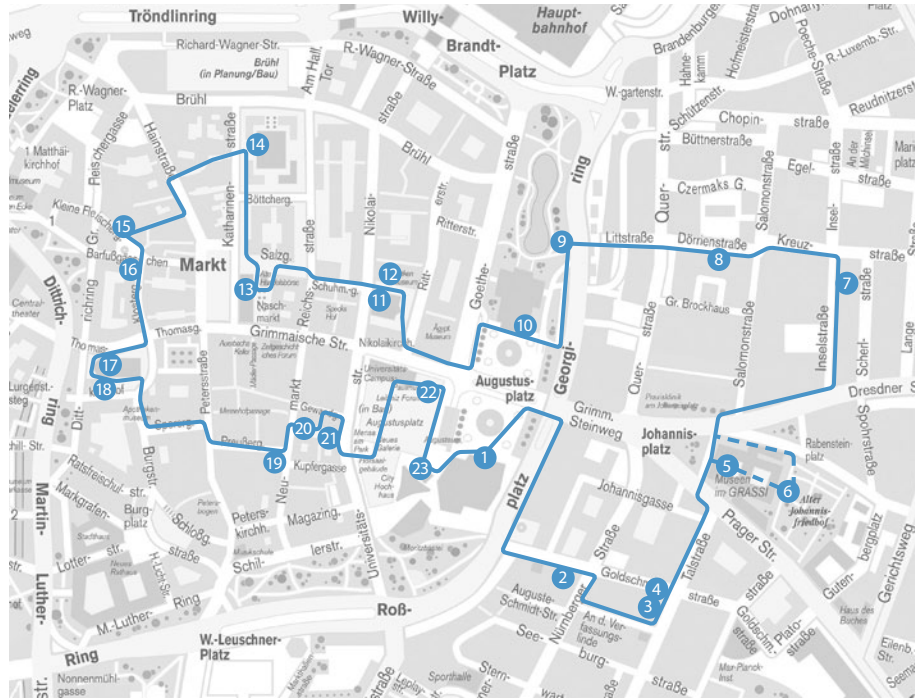

BERNHARD MOOSBAUER EXSAMPLE EICHENDORFFSTR. 18 D-10115 BERLIN
PHONE +49 (0)177 - 70 20 369 MAIL EX@EXSAMPLE.ORG WEB WWW.EXSAMPLE.ORG

SIGNALETIC + EXHIBITION DESIGN

Competition for an orientation-system: 1st place / logo / Notenspur-map / mascot Toni, variations

Leipziger
Notenspur

Leipziger
Notenspur

Competition for an orientation-system: 1st place / letterhead / businesscards / brochure

Competition for an orientation-system: 1st place / pylons

Competition for an orientation-system: 1st place / pylons, sound-installation

Competition for an orientation-system: 1st place / pylons, signs

Competition for an orientation-system: 1st place / steel marquetry on 5 km through the city of Leipzig

Competition for an orientation-system: 1st place / steel marquetry on 5 km through the city of Leipzig

Competition for an orientation-system: 1st place / steel marquetry on 5 km through the city of Leipzig

Competition for an orientation-system: 1st place / train-lettering, outside, inside

Competition for an orientation-system: 1st place / publication in „Signaletik und Piktogramme“, by DOM-Publishers