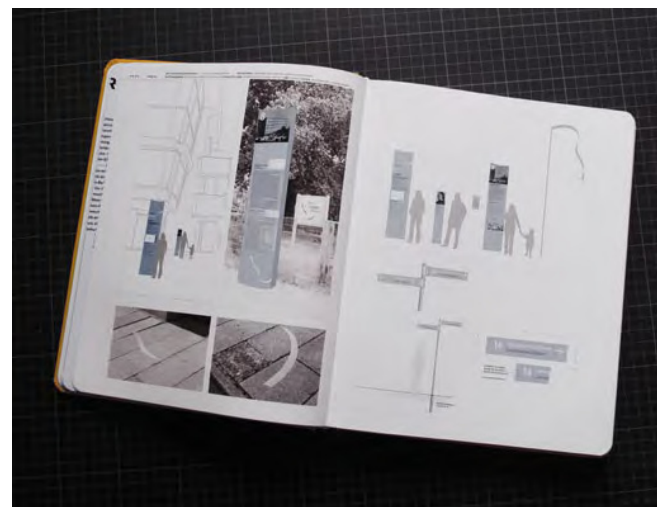

Competition for an orientation-system: 1st place / pylons, signs

Competition for an orientation-system: 1st place / steel marquetry on 5 km through the city of Leipzig

Competition for an orientation-system: 1st place / steel marquetry on 5 km through the city of Leipzig

Competition for an orientation-system: 1st place / steel marquetry on 5 km through the city of Leipzig

Competition for an orientation-system: 1st place / train-lettering, outside, inside

Competition for an orientation-system: 1st place / publication in „Signaletik und Piktogramme“, by DOM-Publishers