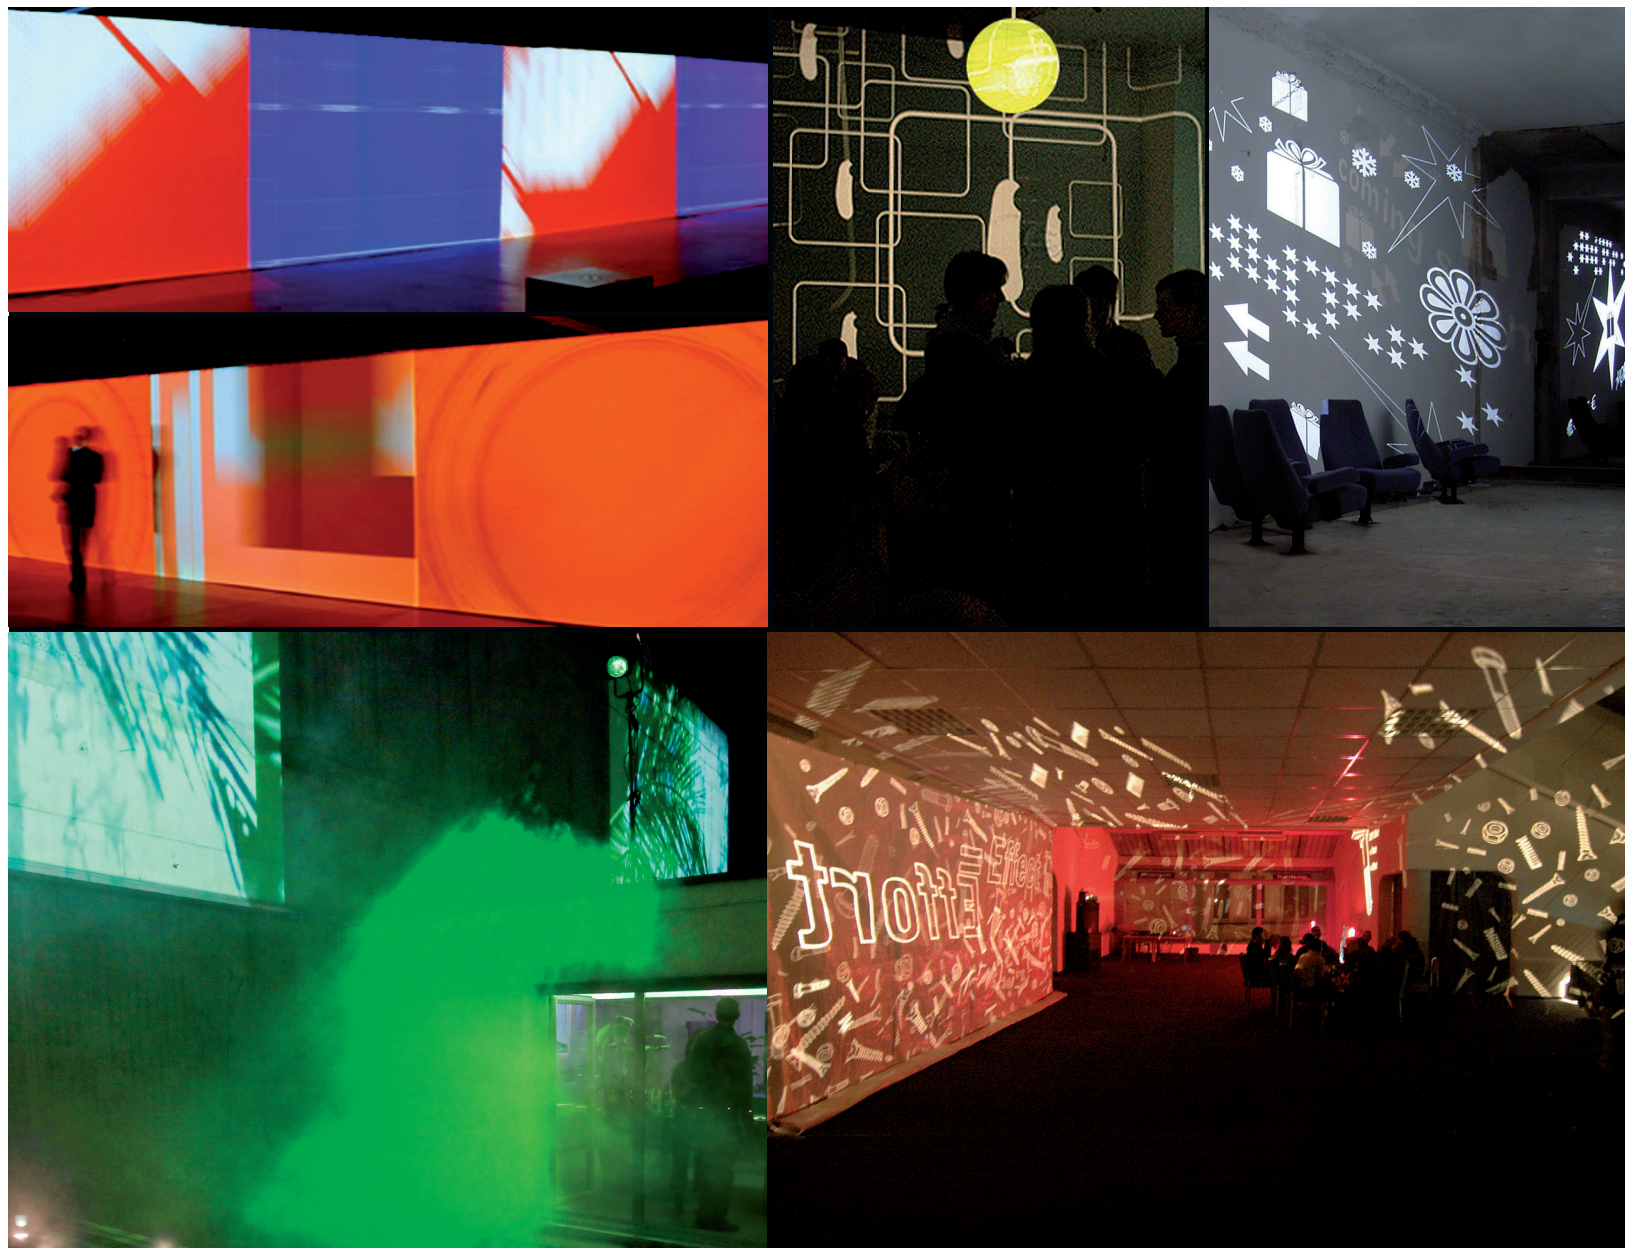

Concept / Interiordesign / Corporate Design / Webdesign / Programming / Club-projections

LOGO

WEBPAGE

CLUB

Compact Space Clubproject, Geneva, Berlin

BERNHARD MOOSBAUER-CLIENTS

AMERICAN ACADEMY, BERLIN | AXEL SPRINGER ACADEMY, BERLIN | BMW AG, MUNICH | CITY OF LEIPZIG | DLR, BERLIN
EMBASSY OF FINLAND, BERLIN | FUTURE LIVING, BERLIN | GREENCROSS INTERNATIONAL, GENEVA | LEIPZIG MUSIC TRAILS
NORDIC EMBASSIES, BERLIN | ORTNER&ORTNER ARCHITECTS, BERLIN | PWC ZURICH | SANA HOSPITALS, BERLIN
SUHRKAMP, BERLIN | TED, INTERNATIONAL | VODAFONE, DUSSELDORF | ZALANDO, BERLIN