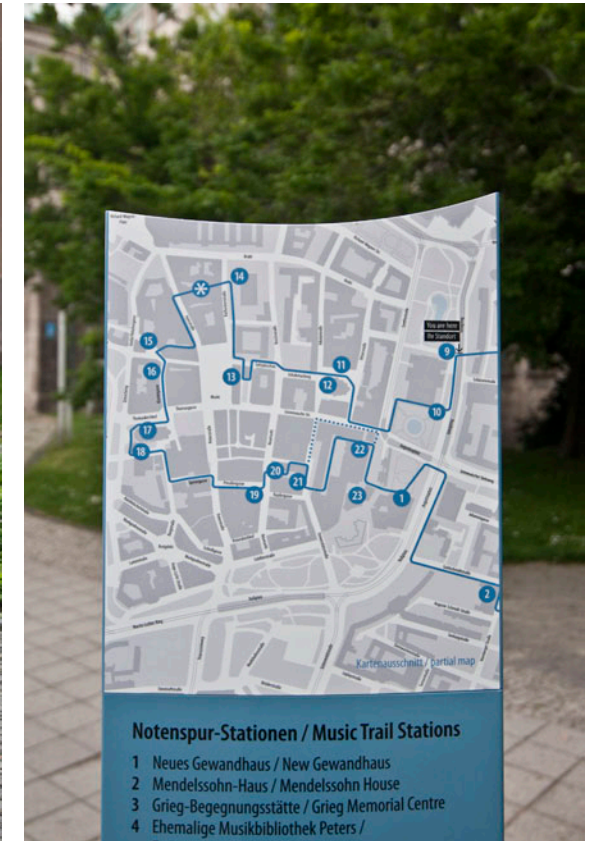

Leipziger
Notenspur

Leipziger
Notenspur

Competition for an orientation-system: 1st place / letterhead / businesscards / brochure

Competition for an orientation-system: 1st place / pylons

Competition for an orientation-system: 1st place / pylons, sound-installation

Competition for an orientation-system: 1st place / pylons, signs

Competition for an orientation-system: 1st place / steel marquetry on 5 km through the city of Leipzig

Competition for an orientation-system: 1st place / steel marquetry on 5 km through the city of Leipzig

Competition for an orientation-system: 1st place / steel marquetry on 5 km through the city of Leipzig

Competition for an orientation-system: 1st place / train-lettering, outside, inside

Competition for an orientation-system: 1st place / publication in „Signaletik und Piktogramme“, by DOM-Publishers