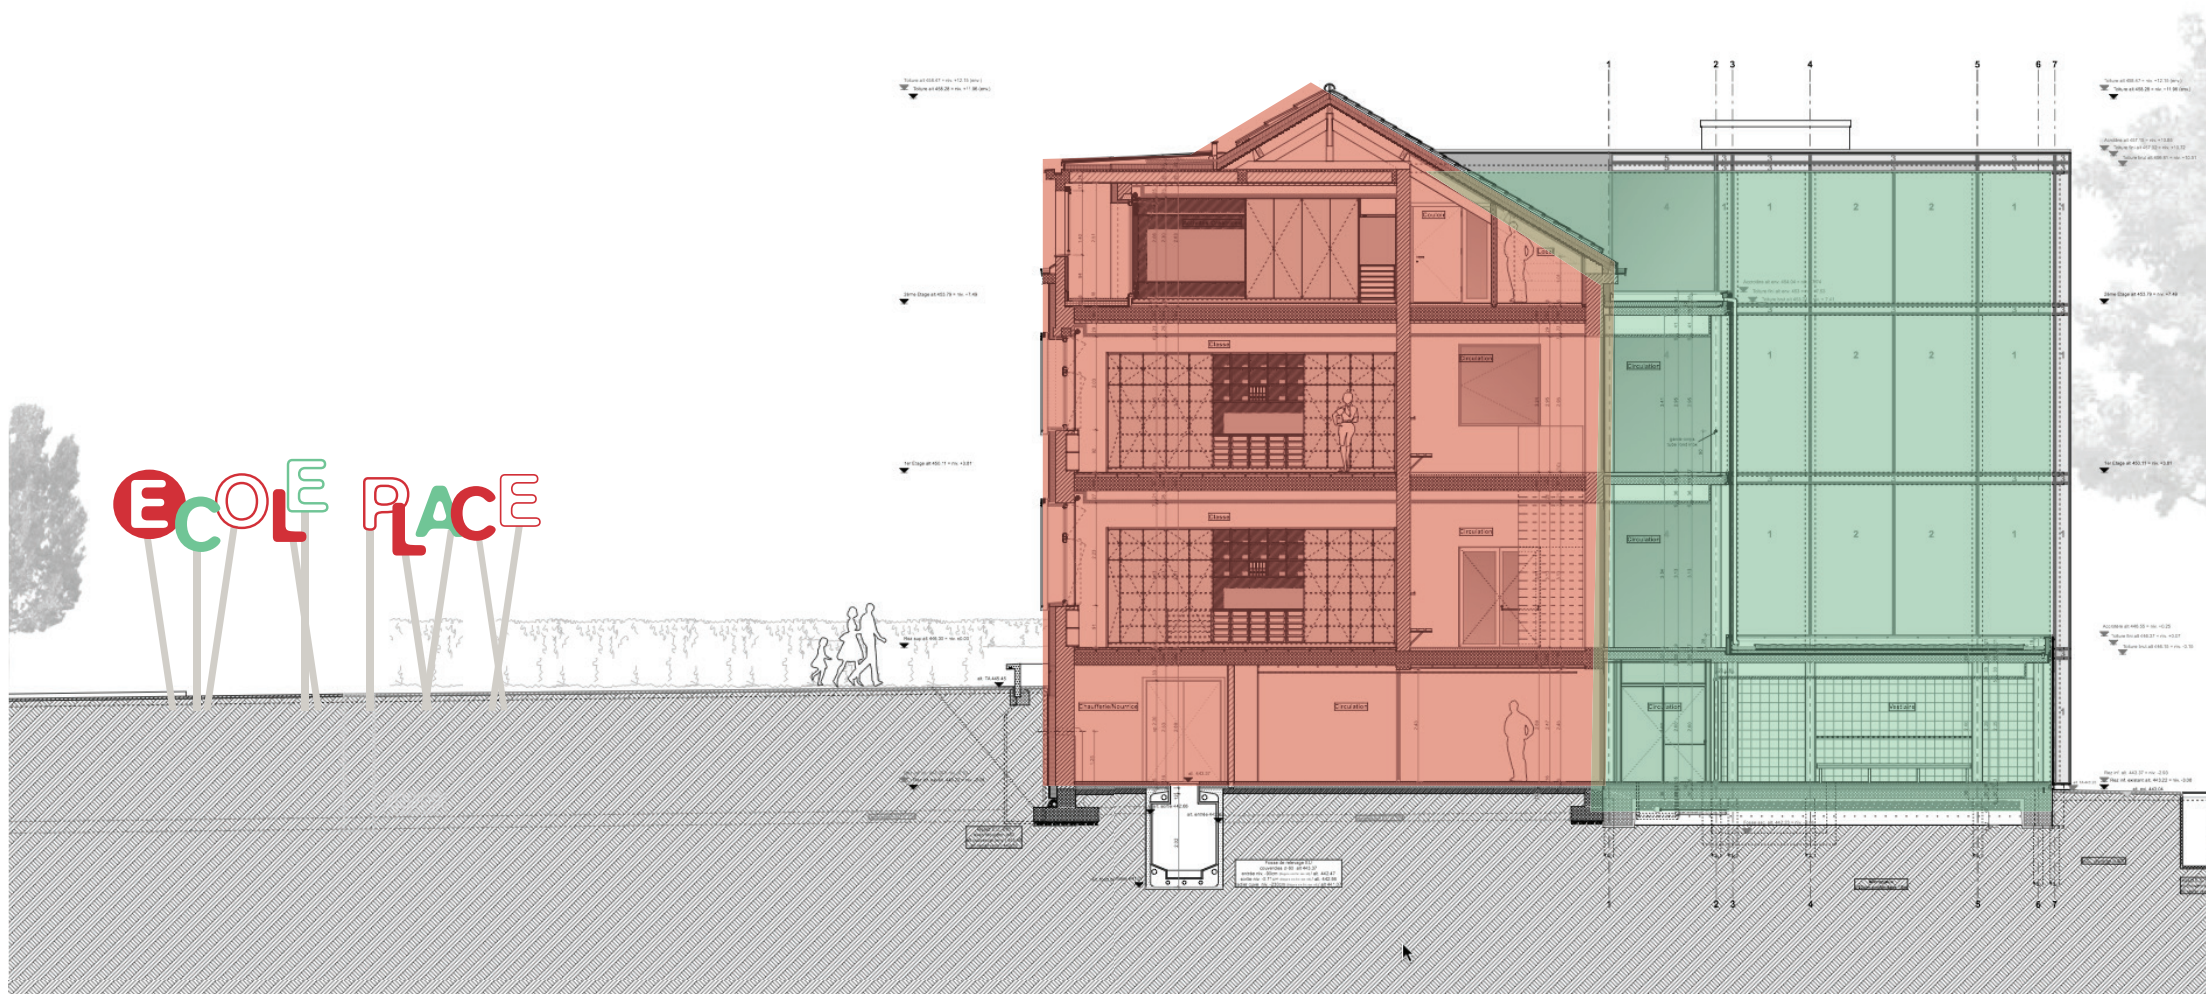

Totem 600 x 1800 / Parking Vélo

Sign 600 x 900 / Entrée

Sign 600 x 900 / Sortie

Guidance system and Corporate design / Pylons / Signs

Pictogram-System

Pictogram-System

Guidance system and Illustration / Main Signet

Guidance system and Illustration / Main Signet / Simulation

Guidance system and Illustration / Color code / Typo Blur

ECOLE PLACE

abcdefghijklmnopqrstuvwxy

ABCDEFGHIJKLMNOPQRSTUVWXYZ

abcdefghijklmnopqrstuvwxy